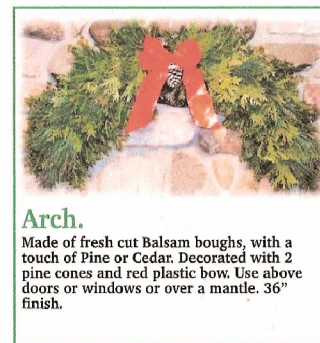

Call Belle Plaine Nursery 1-888-270-3021

Manufacturer of fine quality natural Christmas Wreaths, Swags & Garlands for nearly 50 years.

Wreaths. Made of fresh cut Balsam boughs. Decorated with 3 white tipped pine cones and a large red plastic bow. Available in 20", 24", 30", 36", 48" and 60" sizes, in single or double face (larger sizes available).

Candy Cane.

Made of fresh cut Balsam boughs. Decorated with 2 white tipped pine cones and a red plastic bow. May have a touch of Pine or Cedar.

Door Swag.

A popular item made of a mixture of Balsam, Cedar, Pine. Swag is decorated with a large weatherproof red ribbon and pine cones. Approximately 20" to 24" in length.