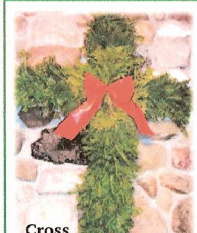

Outdoor Balsam Rope.

Quality Balsam Rope used in combination with sprays and wreaths around doors under eaves, and to wrap light poles. Available in 25', 50', and 100' length.

Cross

Cross, Tree, Star. Balsam and Pine, with a touch of Cedar, Cross, and Tree are accented with a red plastic bow. 30" finish.