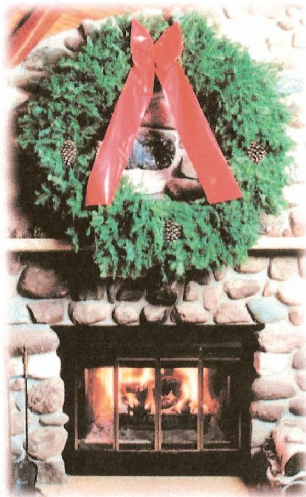

Discover the fundraiser that raises unlimited funds.

Greenery - they are easy to sell! Everyone enjoys the fragrance of fresh evergreen during the holiday season. Our products virtually sell themselves, they're the finest quality, made only with natural evergreen materials. With our large selection of fragrant holiday greenery your fundraiser will be a great success! Why wait to tap this potential for unlimited profits?

Contact Belle Plaine Nursery, Inc., TODAY. You'll be sold on our products when you see your earnings multiply. Quality is our guarantee with each decorated wreath, swag, garland, rope, or blanket.

P.O. Box 137, Belle Plaine, Iowa 52208

(319) 444-3021 (phone or fax)

1-888-270-3021

email: bpnursery@hotmail.com

Choose
Belle Plaine Nursery
for your fundraiser

Belle Plaine Nursery

Belle Plaine, Iowa

Meg, Laverne, and Nick Wille

(319) 444-3021 or 1-888-270-3021